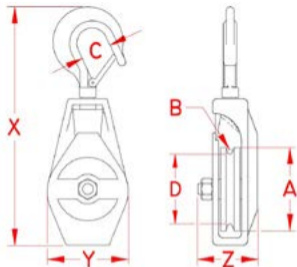

# SEINE BLOCK W/ HOOK (ROPE)

316 STAINLESS STEEL

Import

Precision  
Cast

ITEM	A	B (rope size)	C	D	X (height)	Y (length)	Z (width)	WLL (lb)	WT (lb)	SHEAVE	PACKAGING TYPE	EACH (qty)	INNER (qty)	CARTON (qty)	UPC
S0427-H075	3"	1/2"	0.71"	2.37"	9.50"	3.25"	2.68"	1,500	3.44	S0400-0075	POLYBAG	1	1	10	791506045076
S0427-H100	4"	5/8"	1.26"	3.28"	12.00"	4.25"	3.05"	2,500	6.58	S0400-0100	POLYBAG	1	1	4	791506045106

**NOTE: SUPPLIED WITH REMOVABLE 316 OR 304 STAINLESS SHEAVE. HOOK IS NOT REMOVABLE.  
ALL DIMENSIONS ARE NOMINAL (+/- 3%) AND ARE SUBJECT TO CHANGE WITHOUT NOTICE.**